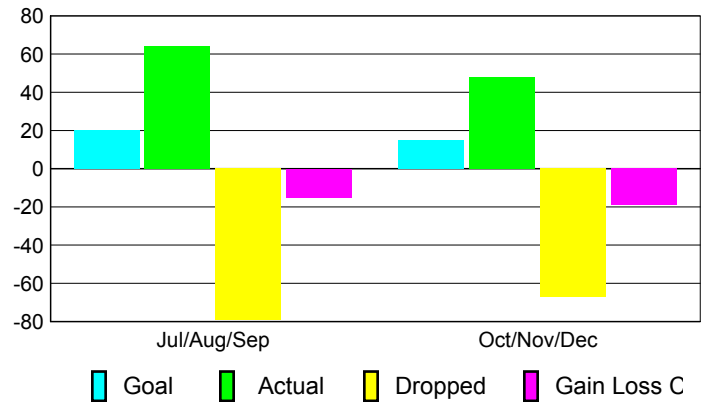

### YTD Status Quo Clubs 2010-2011

Status Quo Clubs Compared to Status Quo Members

## MEMBERSHIP

**Membership Results**  
2010-2011

**Membership**  
2009-2010

Month	Net Memb Goal	Actual New Memb	Actual Dropped Memb	Gain/Loss of Memb	Gain/Loss of Memb
Jul/Aug/Sep	20	64	-79	-15	20
Oct/Nov/Dec	15	48	-67	-19	-13
<b>Totals</b>	<b>35</b>	<b>112</b>	<b>-146</b>	<b>-34</b>	<b>7</b>

### Membership Results 2010-2011

Goal, New, Dropped, Gain/Loss

### Comparison of Membership Gain/Loss

Current Year Compared to the Previous Year